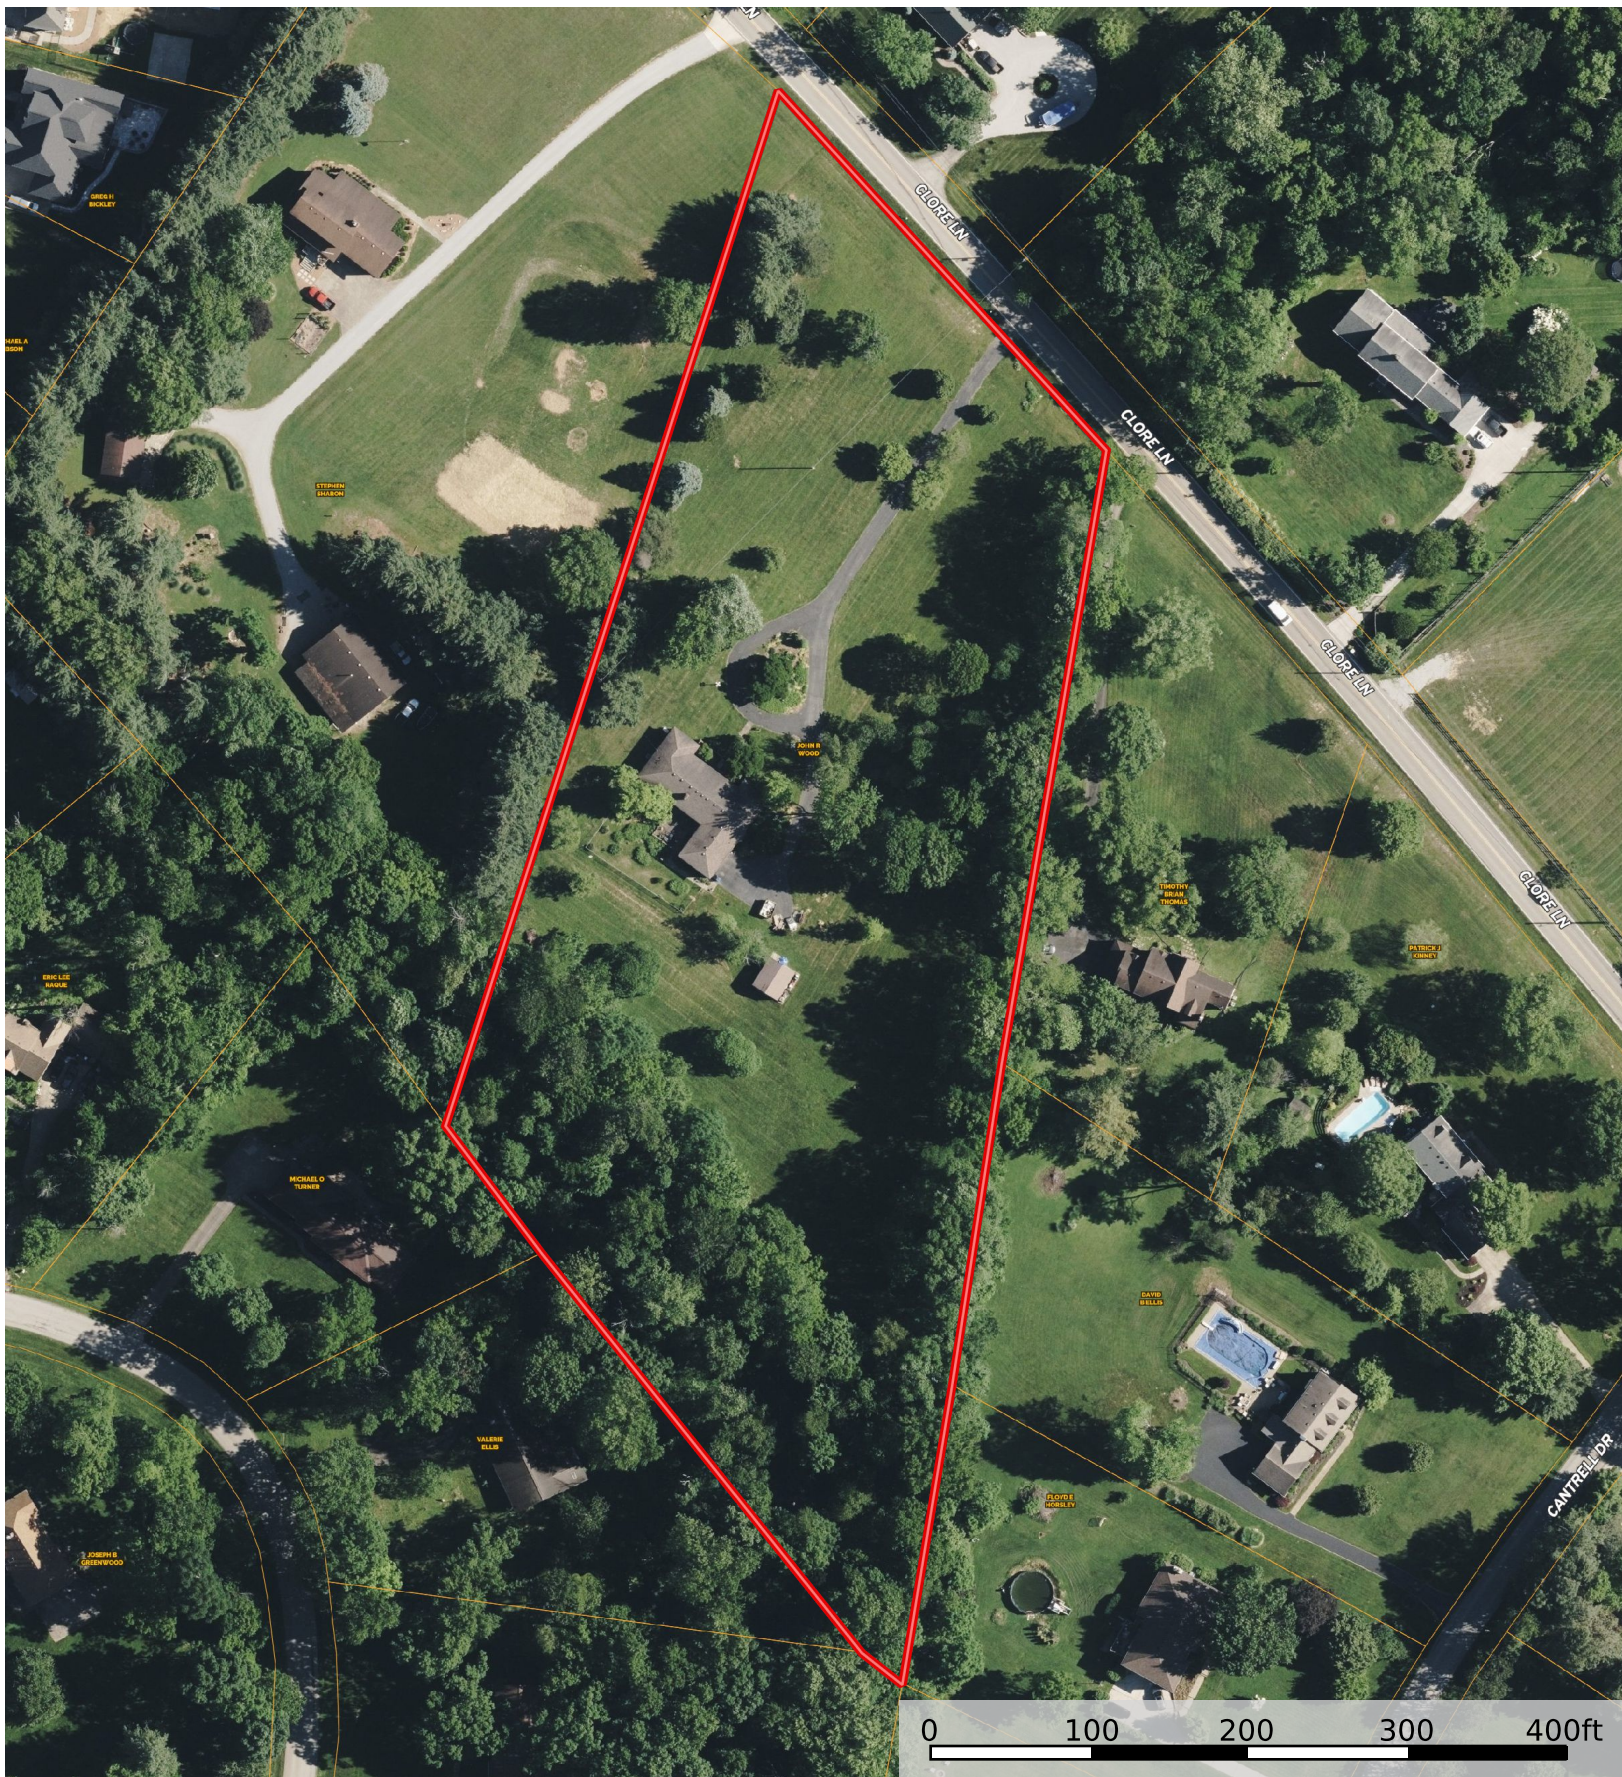

5.22 Acre Crestwood Estate | Custom Brick Ranch Online

Kentucky, AC +/-

 Boundary